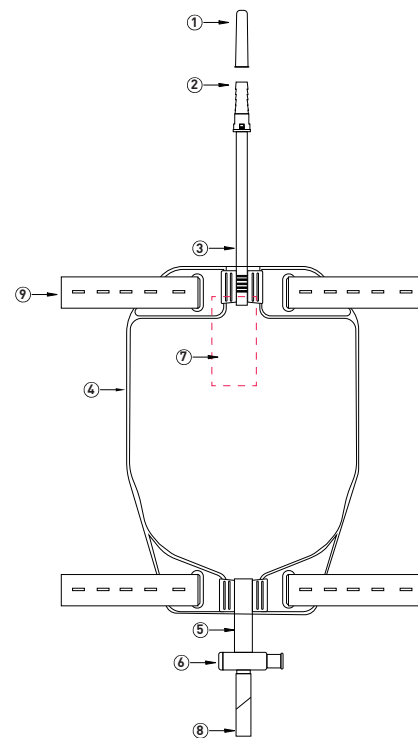

### DESCRIPTION

m|devices Leg Bags are designed to be unobtrusive offering discreet storage under clothing. The various volume capacity sizes available are 350mL, 500mL and 750mL bags, non-return valve and with three optional tube lengths of 10cm, 30cm and 50cm with bonded stepped connector, cater for all user requirements. The T-Tap mechanism ensures emptying the bag can be performed quickly and easily whilst the elastic straps with button hole type securement, allows an adjustable custom fit every time. The non-woven backing of the leg bag provides comfort to the wearer.

### FEATURES & BENEFITS

- Discreet underneath clothing
- Easy to use T-Tap to empty bag
- Available in 350mL, 500mL & 750mL bag sizes
- Bonded stepped connector to tubing
- Non-return valve
- Tubing lengths: 10cm, 30cm & 50cm
- Comfortable elastic straps with button hole type securement
- Soft non-woven backing

### PRODUCT DIAGRAM

ITEM	DESCRIPTION	5	Outlet Tubing
1	Protective Cap	6	T-valve
2	Connector	7	Non Return Film
3	Inlet Tubing	8	Silicone Tube
4	Bag Body	9	Elastic Strap

## T-Tap with Elastic Straps

Leg Bags				STERILE
RE-ORDER	DESCRIPTION	LENGTH (CM)	COLOUR	CARTON/QTY
<b>UR235010</b>	LEG BAG - T-Tap NRV Short Tube with Elastic Straps	10cm	350mL	100
<b>UR235030</b>	LEG BAG - T-Tap NRV Long Tube with Elastic Straps	30cm	350mL	100
<b>UR235050</b>	LEG BAG - T-Tap NRV Long Tube with Elastic Straps	50cm	350mL	100
<b>UR250010</b>	LEG BAG - T-Tap NRV Short Tube with Elastic Straps	10cm	500mL	100
<b>UR250030</b>	LEG BAG - T-Tap NRV Long Tube with Elastic Straps	30cm	500mL	100
<b>UR250050</b>	LEG BAG - T-Tap NRV Long Tube with Elastic Straps	50cm	500mL	100
<b>UR275010</b>	LEG BAG - T-Tap NRV Short Tube with Elastic Straps	10cm	750mL	100
<b>UR275030</b>	LEG BAG - T-Tap NRV Long Tube with Elastic Straps	30cm	750mL	100
<b>UR275050</b>	LEG BAG - T-Tap NRV Long Tube with Elastic Straps	50cm	750mL	100