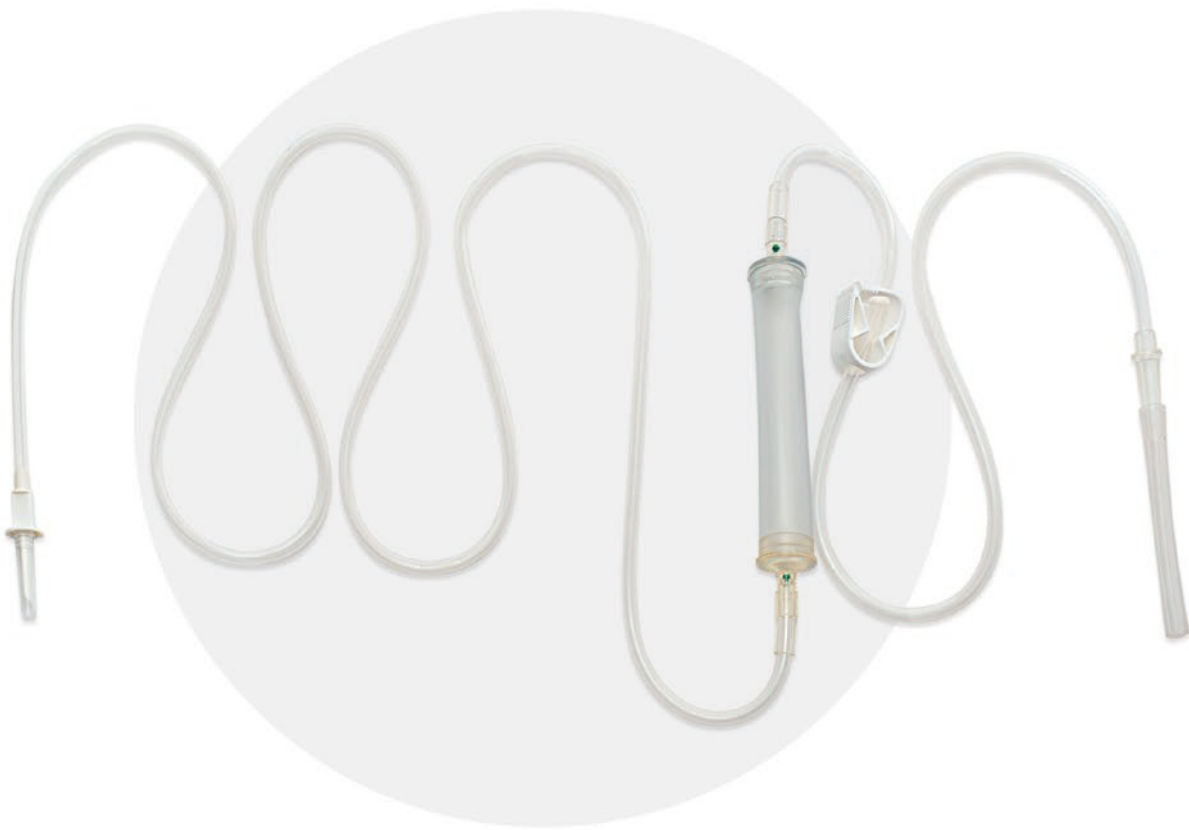

**Irrigation Set - Hysteroscopy**

Our Hysteroscopy Irrigation Set is simple and easy to use. Each is provided with a single spike configuration, a manual hand pump made from flexible soft material with a stepped connector and a silicone cover end to connect to the hysteroscope.

- ⊗ Length 265cm
- ⊗ Single spike configuration
- ⊗ Manual pump
- ⊗ Click clamp

Irrigation Set - Hysteroscopy			STERILE
RE-ORDER	DESCRIPTION	TOTAL LENGTH	CARTON QTY
IR010005	Hysteroscopy Irrigation Set	260cm	30